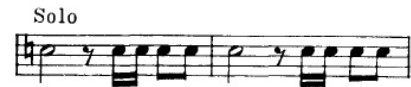

Audition Requirements 2025-2026 Season

Trumpet

Solo Any solo listed in the RCM Grade 8 level or higher, or any comparable piece.

Scales Any scale played at a slow to medium tempo to show range, tone and intonation.
At least 2 octaves.

Excerpts

Beethoven, Leonore No. 3, Off Stage solo
(Trumpet in Bb)